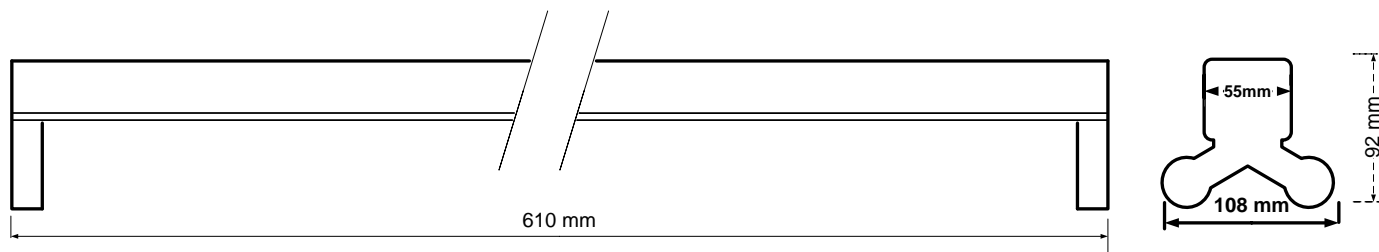

801-629

General Information

Order Code	802-629
Product Description	CYFELCO BS 060CM 2(T8) RET LED
Application	Offices, shops, educational and public centres, etc.
Installation	Ceiling Surface Mounted Luminaire
Luminaire type	Continental Batten for retrofit T8 lamps
Light Source	T8 LED Tube
Number of light sources	2 pcs (not included)
Gear	--
Dimming	Not Dimmable
Standards	2014/30/EU Electromagnetic Compatibility Directive 2014/35/EU Low Voltage Directive
CE mark	Yes
Warranty	2 years

Electrical Data

Input voltage	220-240 V
Input Frequency	50-60 Hz
Protection class	Class I

Mechanical Characteristics

Housing Material	Sheet steel 0,5mm
Surface Finish	White powder coating (RAL 9003)
Ingress protection code	IP 20 [Finger-protected]
Mechanical impact protection code	IK03
Dimensions LxWxH	610x55x92mm

Logistics

Packing	1 pc per resistant carton
Net weight	xx kg
Gross weight	xx kg
Volume	Xx m ³

Dimensional Drawing

ELMASCO INDUSTRIES S.A.

Head Office : 44 K. Palama, 14343 N. Chalkidona, Athens, Greece

Production Plant : Ag. Adrianos, 21100 Nafplio, Greece